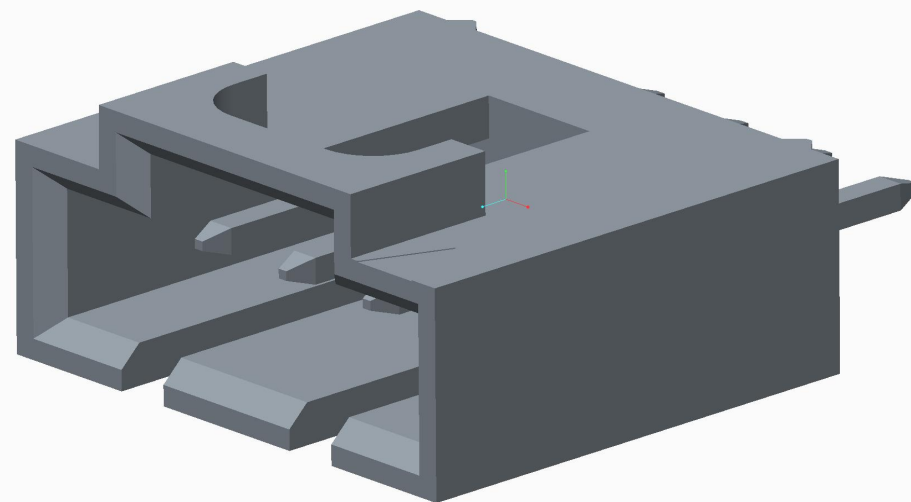

**Molex 70543-0250 PDF**

**molex<sup>®</sup>**

深圳创唯电子有限公司 [http://www.molex-  
connect.com](http://www.molex-connect.com)

Instance:705430250

Instance:705430250

MATERIAL NO.: 705430250

CIRCUIT SIZE : 4

THIS DRAWING CONTAINS INFORMATION THAT IS PROPRIETARY TO MOLEX INCORPORATED AND SHOULD NOT BE USED WITHOUT WRITTEN PERMISSION

SHEET NO.  
1 OF 1

SIZE  
A4

**molex**